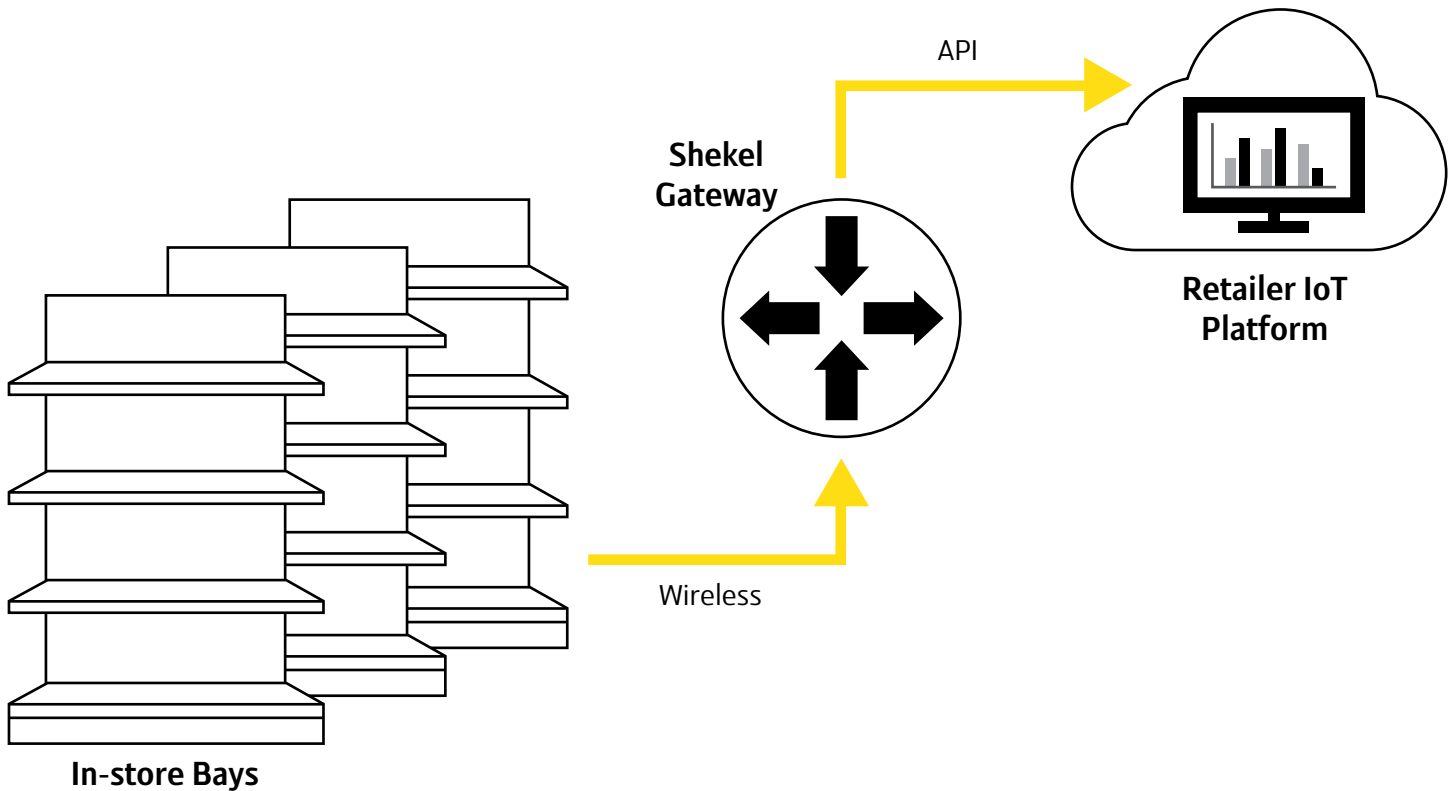

"The Promotional Bay"

URNS GONDOLA SHELVES TO SENSOR SHELVES

Your plans for promoting your products at the best and most expensive part of the store are not succeeding, even after you invested considerable resources to attract customers? The solution is **"The Promotional Bay"**, a set of standard Gondola shelves easily converted to **SMART IoT SENSOR SHELVES**. Together with our Artificial Intelligence algorithms, **"The Promotional Bay"** can do something that has never been done before. It will let you know what is happening at the POP, so you know what has to be done to boost sales.

Under the shelf ultra-thin load cells

For the first time ever you can...

- Promote products according to inventory levels in your store
- Generate inventory-level based HD video advertisement for in-store promotion and through all digital media channels
- Bring customers to the store with targeted mobile campaigns
- Automate replenishment plans, on-shelf product positioning and even pricing recommendations

Innovative, State of the Art, Always Learning...

- Highly accurate, practically service free, Deep Learning based software
- Connects with all standard IoT and 3rd party retail applications
- Best value to Total Cost of Ownership ratio